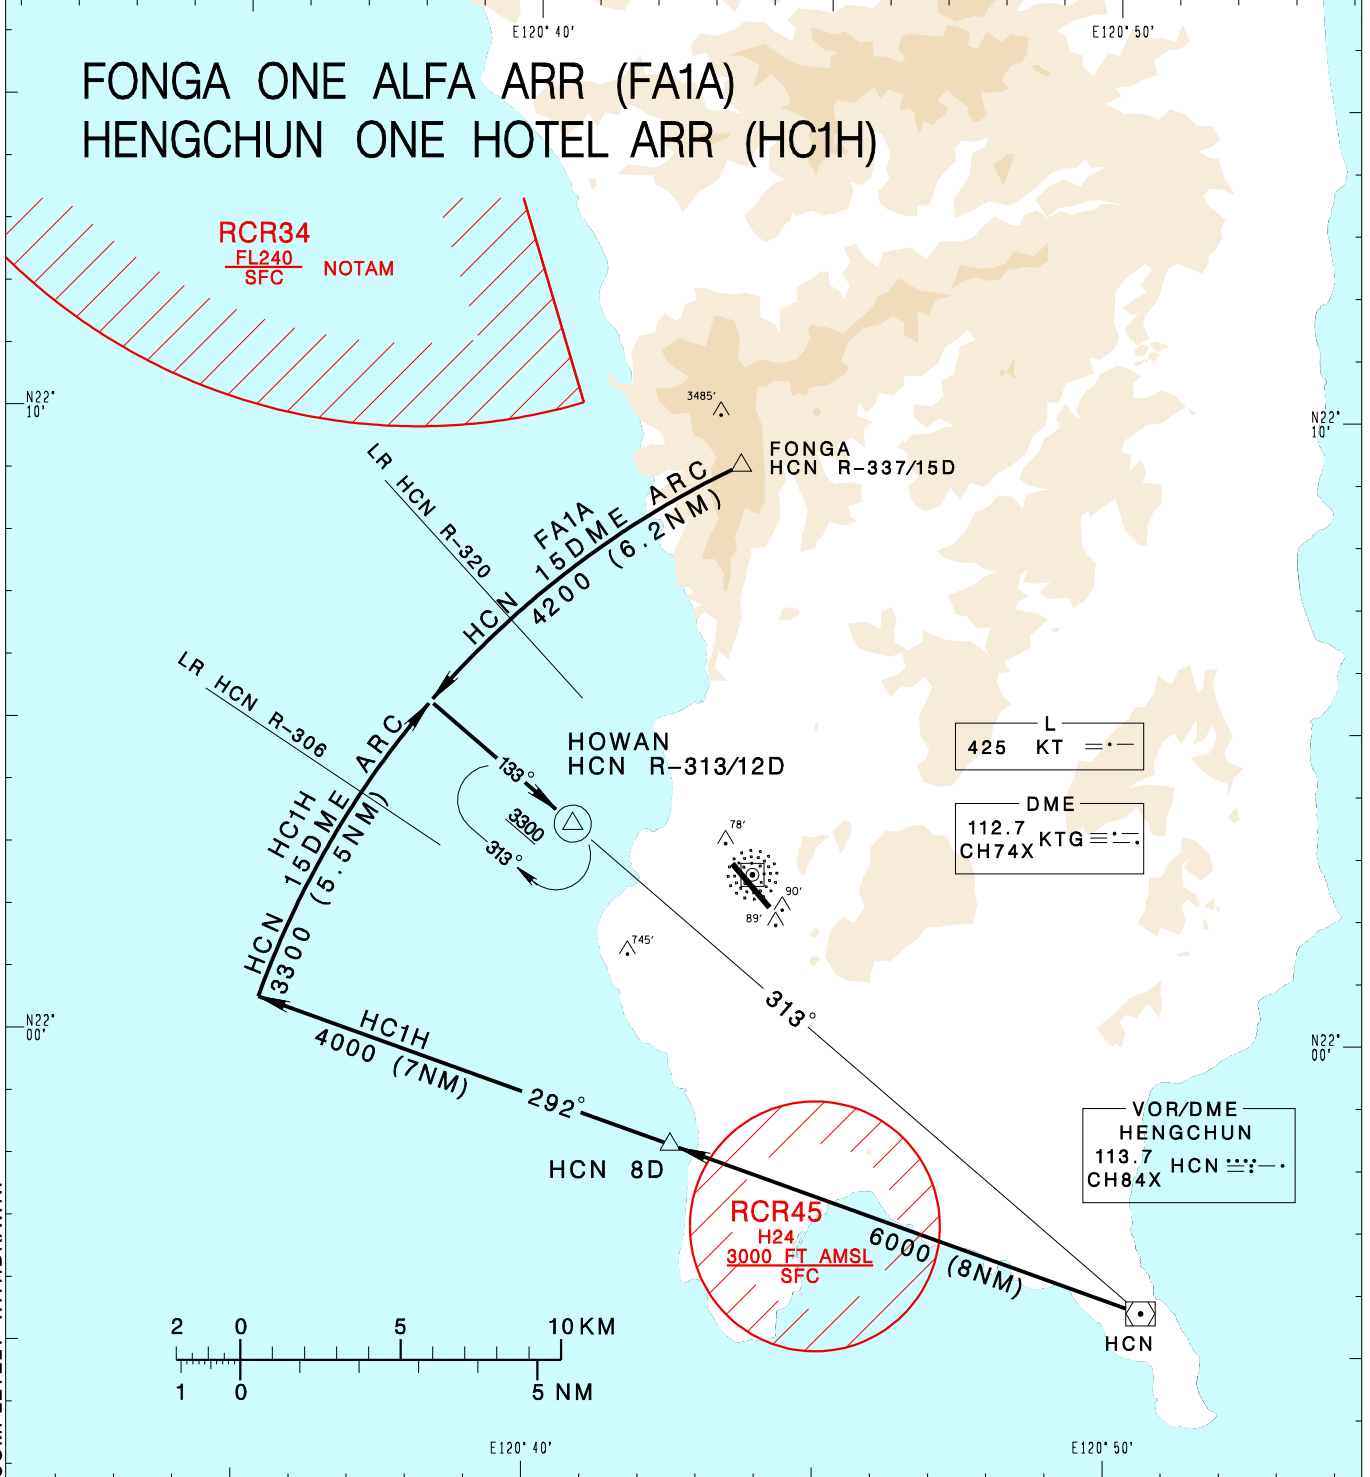

TAIPEI ACC 129.1 127.9	KAOHSIUNG APP 124.7 121.1	
Apt Elev: 46'	Trans Level: FL130	Trans Alt: 11,000'
BEARINGS ARE MAGNETIC; DISTANCES ARE NAUTICAL MILES; ELEVATIONS, HEIGHTS IN FEET		VAR 3° W MSA KT 25NM

CHANGES: KW NDB COMPLETELY WITHDRAWN.

1. FA1A: Depart FONGA, proceed via HCN 15DME arc to track HCN R-313 to HOWAN.
2. HC1H: Depart HCN, track HCN R-292 to join HCN 15DME arc to track HCN R-313 to HOWAN.

Note: If unable to maintain VFR before HOWAN, then maintain 3,300ft and hold northwest of HOWAN.